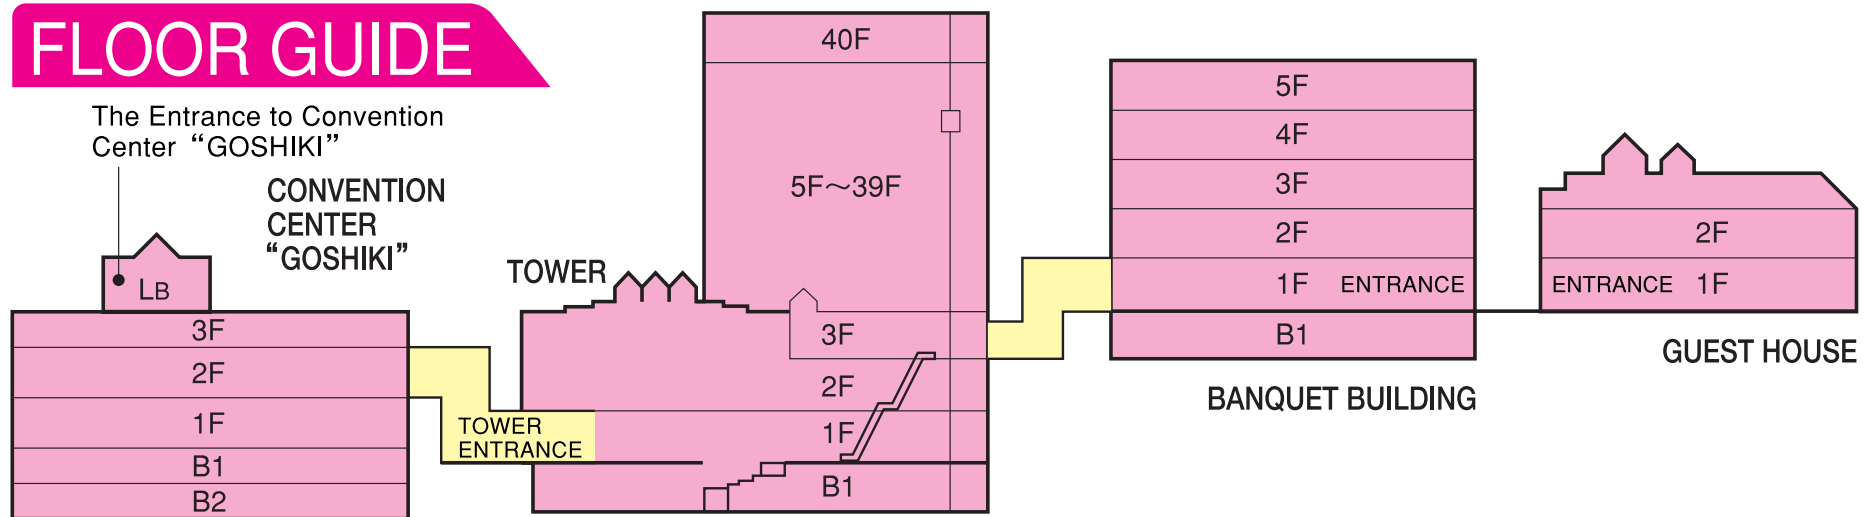

FLOOR GUIDE

CONVENTION CENTER "GOSHIKI"

- LB The Entrance to Convention Center "GOSHIKI" Parking Lot
- 3F Cloak
- 2F Main Banquet Hall "GOSHIKI-NO-MA"

Passage to the Tower

- 1F Medium and Small Sized Banquet Halls
- B1/B2 Parking Lot

TOWER

- 40F Blue Gardenia Restaurant
Top of Akasaka Cocktail Lounge
- 5F~39F Guest Room
- 3F Potomac Coffee House, Souvenir Shop

Passage to the Banquet Building and Guest House

- 2F Crystal Palace
- 1F Main Entrance, Lobby, Front Desk, Cloak
Marble Square Lobby Lounge

Passage to Convention Center "GOSHIKI"

- B1 Kioi Japanese Restaurant
Riho Chinese Restaurant
Banquet Counter
Wedding Salon
Business Service Center

BANQUET BUILDING

- 5F Royal Hall
- 4F Ariake Room, Asahi Room, Fuji Room
Akebono Room, Ukon Sakon-Room
Wedding Ceremonial Hall, Photo Studio
Hair Dressing & Make-up Room, Costume Room
Dressing Room
- 1F Green Hall, Lobby, Cloak